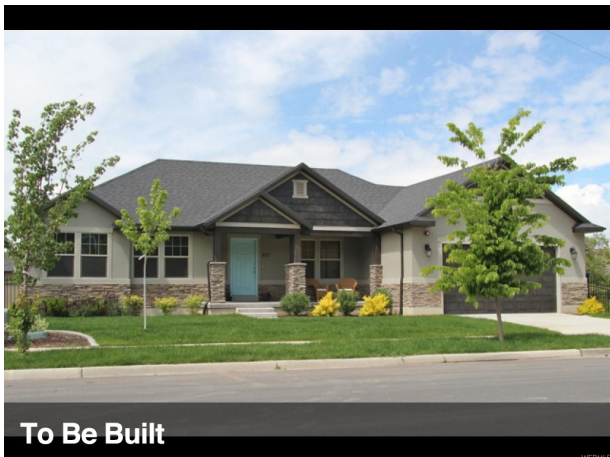

821 N 550 W

Mapleton, UT 84664

Grace Ojuka

801-372-9202

MLS#: 1508889

Single Family / Rambler/Ranch

\$406,900 Price	2018 Year Built
3 Bedrooms	3 Bathrooms
3702 Sqft	0.34 Acres

Agent Remarks

Utah County's fastest-growing home builder! Our Conner floor plan features the best in standard options, like master and great room vaulted ceilings, a 95% efficiency furnace, two-tone paint, solid knotty alder cabinets with staggered uppers and crown in the kitchen, wood closet shelving, and unlimited options to make your home uniquely yours. Choose this floor plan or any of our other incredible floor plans. Let our award-winning design team help you arrive at your forever home today!

Exterior Features Include

- Double Pane Windows,Sliding Glass Doors
- **Lot:** Curb & Gutter,Road: Paved
- **Landscape:**
- **Roof:** Asphalt Shingles
- **Exterior:** Asphalt Shingles,Stone,Cement Board
- **Patio/Deck:**
- **Garage:** Attached,Opener
- **Garage Capacity:** 2